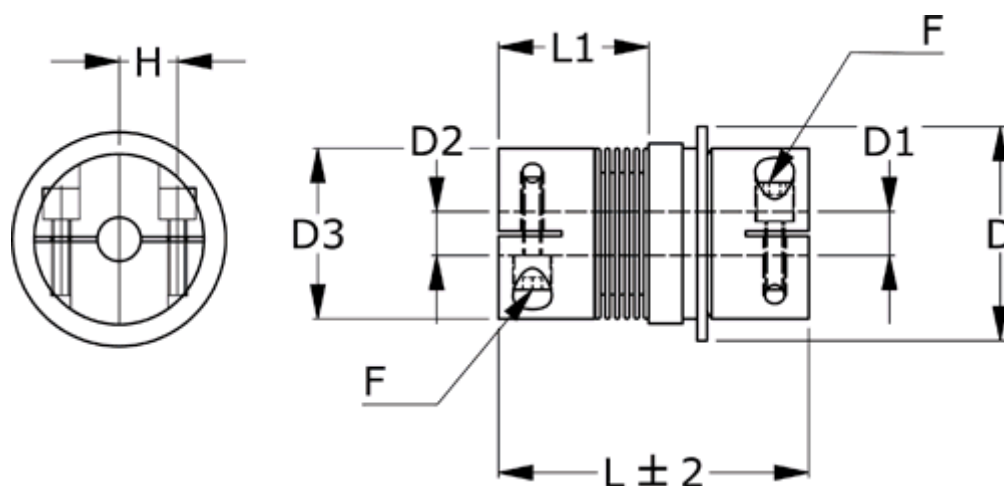

Article number: 335012001252440D2

Description: Safety coupling BKK 200 multiposition
Length 125 mm, bore 24/40 mm, TKn max 200 NM

Measures

D = 109

D1 = 40

D2 = 24

D3 = 90.0

F = M12

H = 31.0

L = 125

L1 = 63.0

Nom. torque NM (TKn) = 200NM overload torque range 2

Position engagement = C = Synchronous

s = 2.0